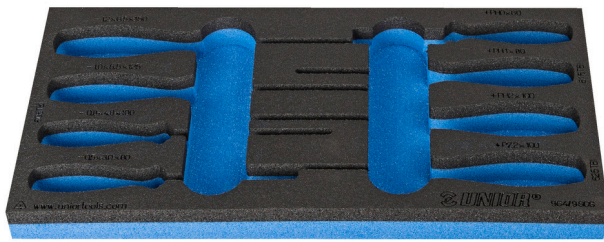

# SOS tool tray for 964/9SOS

vI964/9SOS

## Product attributen

- material: low density polyethylene foam
- Tool tray dimension: 188 x 364 x 30 mm
- Compatible with drawers of Eurostyle, Eurovision, Euromotion, Europlus and Hercules (front drawers) line

620892

L

188

B

364

H

30

25