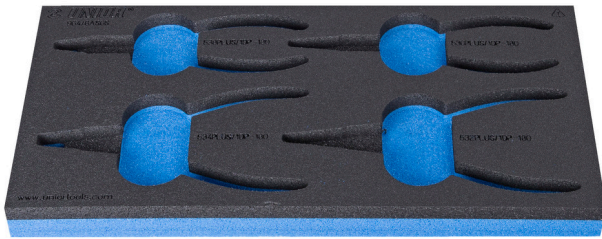

# SOS tool tray for 964/8ASOS

vI964/8ASOS

## Product attributen

- materiaal: polyethyleenschuim met lage dichtheid
- Tool tray dimension: 188 x 364 x 30 mm
- Compatible with drawers of Eurostyle, Eurovision, Euromotion, Europlus and Hercules (front drawers) line

621220

L

188

B

364

H

30

55