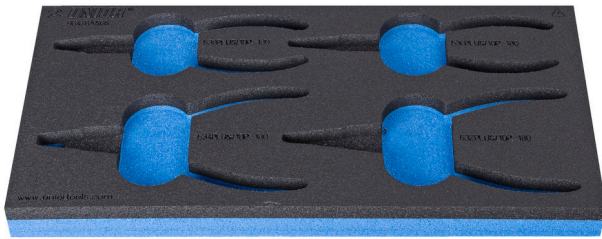

# 964/8ASOS的SOS工具托

vI964/8ASOS

## 配置文件

□□□□

- 材料：低密度聚乙烯泡沫
- Tool tray dimension: 188 x 364 x 30 mm
- Compatible with drawers of Eurostyle, Eurovision, Euromotion, Europlus and Hercules (front drawers) line

621220

L

188

B

364

H

30

55

\* Images of products are symbolic. All dimensions are in mm, and weight in grams. All listed dimensions may vary in tolerance.