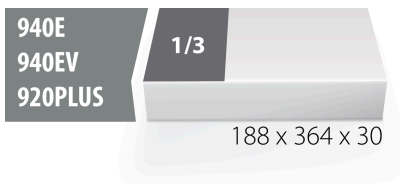

## 配置文件

□□□□

- 材料：低密度聚乙烯泡沫
- Tool tray dimension: 188 x 364 x 30 mm
- Compatible with drawers of Eurostyle, Eurovision, Euromotion, Europlus and Hercules (front drawers) line

621220

L

188

B

364

H

30

55

\* Images of products are symbolic. All dimensions are in mm, and weight in grams. All listed dimensions may vary in tolerance.