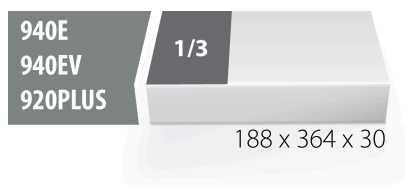

## Atributi proizvoda

- materijal: polietilenska pjena male gustoće
- Tool tray dimension: 188 x 364 x 30 mm
- Compatible with drawers of Eurostyle, Eurovision, Euromotion, Europlus and Hercules (front drawers) line