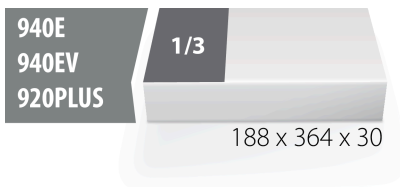

SOS tool tray for 964/7SOS

vI964/7SOS

Profiles

Product features

- material: low density polyethylene foam
- Tool tray dimension: 188 x 364 x 30 mm
- Compatible with drawers of Eurostyle, Eurovision, Euromotion, Europlus and Hercules (front drawers) line

Barcode	L	B	H	Weight
620890	188	364	30	42

* Images of products are symbolic. All dimensions are in mm, and weight in grams. All listed dimensions may vary in tolerance.