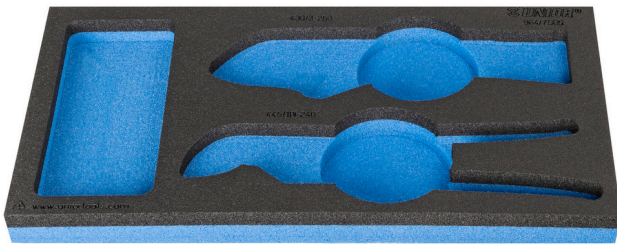

SOS tool tray for 964/7SOS

vI964/7SOS

Profiles

Product features

- material: low density polyethylene foam
- Tool tray dimension: 188 x 364 x 30 mm
- Compatible with drawers of Eurostyle, Eurovision, Euromotion, Europlus and Hercules (front drawers) line

Barcode	L	B	H	Weight
620890	188	364	30	42

* Images of products are symbolic. All dimensions are in mm, and weight in grams. All listed dimensions may vary in tolerance.