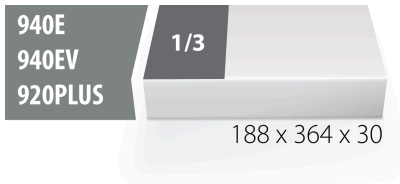

964/7SOS的SOS工具托

vI964/7SOS

配置文件

□□□□

- 材料：低密度聚乙烯泡沫
- Tool tray dimension: 188 x 364 x 30 mm
- Compatible with drawers of Eurostyle, Eurovision, Euromotion, Europlus and Hercules (front drawers) line

620890

L

188

B

364

H

30

42

* Images of products are symbolic. All dimensions are in mm, and weight in grams. All listed dimensions may vary in tolerance.