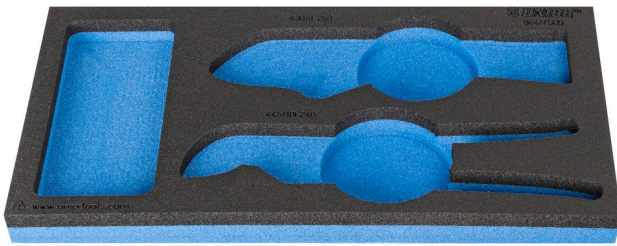

964/7SOS的SOS工具托

vI964/7SOS

配置文件

□□□□

- 材料：低密度聚乙烯泡沫
- Tool tray dimension: 188 x 364 x 30 mm
- Compatible with drawers of Eurostyle, Eurovision, Euromotion, Europlus and Hercules (front drawers) line

620890

L

188

B

364

H

30

42

* Images of products are symbolic. All dimensions are in mm, and weight in grams. All listed dimensions may vary in tolerance.