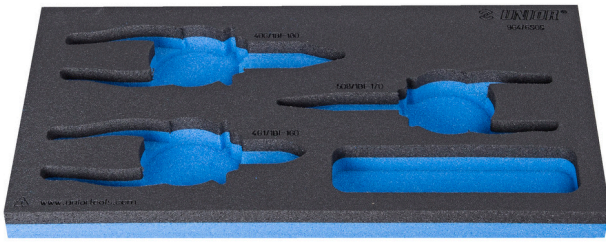

964/6SOS的SOS工具托

vI964/6SOS

配置文件

□□□□

- 材料：低密度聚乙烯泡沫
- Tool tray dimension: 188 x 364 x 30 mm
- Compatible with drawers of Eurostyle, Eurovision, Euromotion, Europlus and Hercules (front drawers) line

620889

L

188

B

364

H

30

25

* Images of products are symbolic. All dimensions are in mm, and weight in grams. All listed dimensions may vary in tolerance.