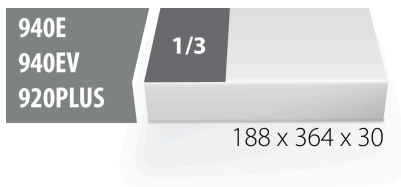

964/6SOS的SOS工具托

vI964/6SOS

配置文件

□□□□

- 材料：低密度聚乙烯泡沫
- Tool tray dimension: 188 x 364 x 30 mm
- Compatible with drawers of Eurostyle, Eurovision, Euromotion, Europlus and Hercules (front drawers) line

620889

L

188

B

364

H

30

25

* Images of products are symbolic. All dimensions are in mm, and weight in grams. All listed dimensions may vary in tolerance.