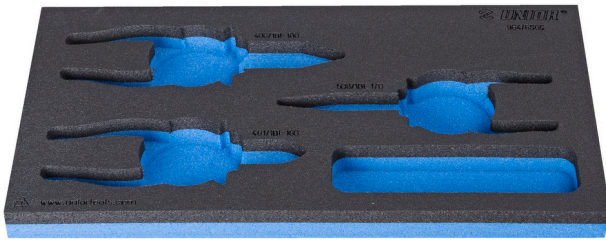

SOS tool tray for 964/6SOS

vI964/6SOS

Profiles

Product features

- material: low density polyethylene foam
- Tool tray dimension: 188 x 364 x 30 mm
- Compatible with drawers of Eurostyle, Eurovision, Euromotion, Europlus and Hercules (front drawers) line

Barcode	L	B	H	Icon
620889	188	364	30	25

* Images of products are symbolic. All dimensions are in mm, and weight in grams. All listed dimensions may vary in tolerance.