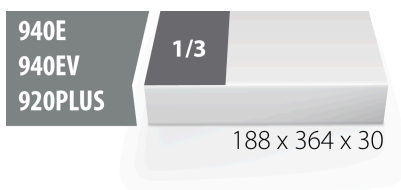

SOS tool tray for 964/6SOS

vI964/6SOS

Profiles

Product features

- material: low density polyethylene foam
- Tool tray dimension: 188 x 364 x 30 mm
- Compatible with drawers of Eurostyle, Eurovision, Euromotion, Europlus and Hercules (front drawers) line

Barcode	L	B	H	Icon
620889	188	364	30	25

* Images of products are symbolic. All dimensions are in mm, and weight in grams. All listed dimensions may vary in tolerance.