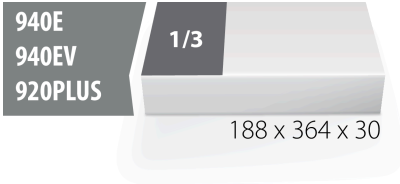

## Product features

- malzeme: düşük yoğunluklu polietilen köpük
- Tool tray dimension: 188 x 364 x 30 mm
- Compatible with drawers of Eurostyle, Eurovision, Euromotion, Europlus and Hercules (front drawers) line