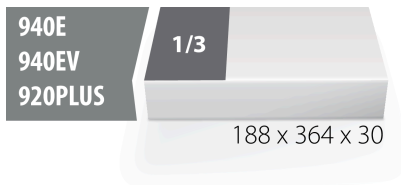

964/5SOS的SOS工具托

v1964/5SOS

配置文件

- 材料：低密度聚乙烯泡沫
- Tool tray dimension: 188 x 364 x 30 mm
- Compatible with drawers of Eurostyle, Eurovision, Euromotion, Europlus and Hercules (front drawers) line

620888

L

188

B

364

H

30

25

* Images of products are symbolic. All dimensions are in mm, and weight in grams. All listed dimensions may vary in tolerance.