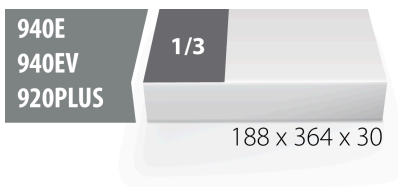

## Product features

- material: low density polyethylene foam
- Tool tray dimension: 188 x 364 x 30 mm
- Compatible with drawers of Eurostyle, Eurovision, Euromotion, Europlus and Hercules (front drawers) line

620888

L

188

B

364

H

30

25

\* Images of products are symbolic. All dimensions are in mm, and weight in grams. All listed dimensions may vary in tolerance.