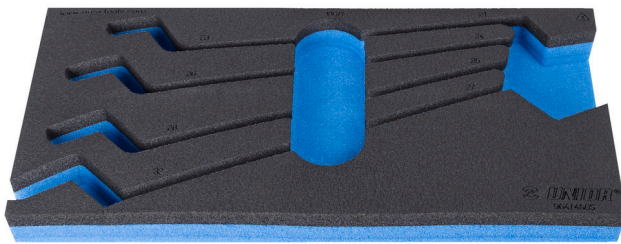

# SOS tool tray for 964/4SOS

vI964/4SOS

## Product features

- material: low density polyethylene foam
- Tool tray dimension: 188 x 364 x 30 mm
- Compatible with drawers of Eurostyle, Eurovision, Euromotion, Europlus and Hercules (front drawers) line