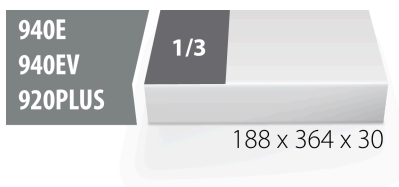

## Product features

- material: low density polyethylene foam
- Tool tray dimension: 188 x 364 x 30 mm
- Compatible with drawers of Eurostyle, Eurovision, Euromotion, Europlus and Hercules (front drawers) line

\* Images of products are symbolic. All dimensions are in mm, and weight in grams. All listed dimensions may vary in tolerance.