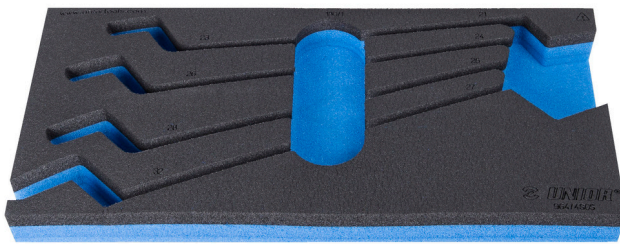

# SOS tool tray for 964/4SOS

vI964/4SOS

## Product attributen

- material: low density polyethylene foam
- Tool tray dimension: 188 x 364 x 30 mm
- Compatible with drawers of Eurostyle, Eurovision, Euromotion, Europlus and Hercules (front drawers) line