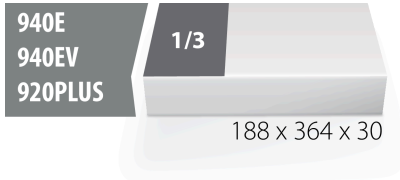

964/3SOS的SOS工具托

vI964/3SOS

配置文件

- 材料：低密度聚乙烯泡沫
- Tool tray dimension: 188 x 364 x 30 mm
- Compatible with drawers of Eurostyle, Eurovision, Euromotion, Europlus and Hercules (front drawers) line

620886

L

188

B

364

H

30

45

* Images of products are symbolic. All dimensions are in mm, and weight in grams. All listed dimensions may vary in tolerance.