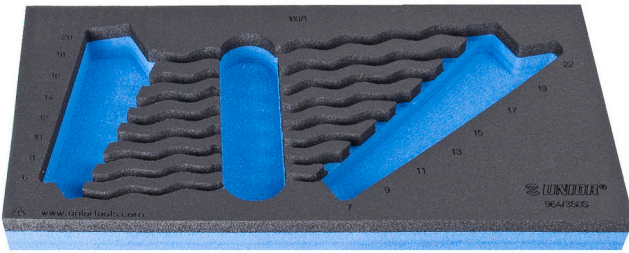

964/3SOS的SOS工具托

vI964/3SOS

配置文件

- 材料：低密度聚乙烯泡沫
- Tool tray dimension: 188 x 364 x 30 mm
- Compatible with drawers of Eurostyle, Eurovision, Euromotion, Europlus and Hercules (front drawers) line

620886

L

188

B

364

H

30

45

* Images of products are symbolic. All dimensions are in mm, and weight in grams. All listed dimensions may vary in tolerance.