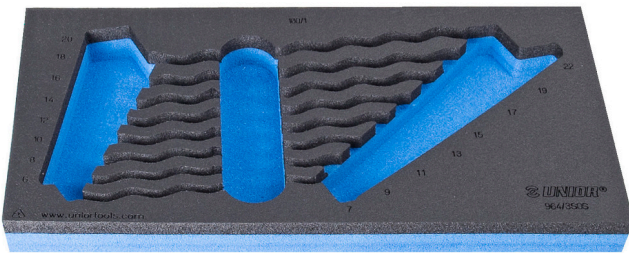

# SOS tool tray for 964/3SOS

vI964/3SOS

## Profielen

## Product attributen

- material: low density polyethylene foam
- Tool tray dimension: 188 x 364 x 30 mm
- Compatible with drawers of Eurostyle, Eurovision, Euromotion, Europlus and Hercules (front drawers) line