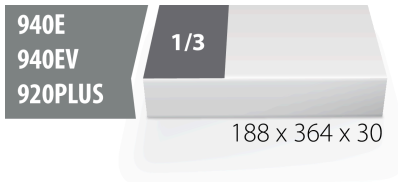

## Product attributen

- material: low density polyethylene foam
- Tool tray dimension: 188 x 364 x 30 mm
- Compatible with drawers of Eurostyle, Eurovision, Euromotion, Europlus and Hercules (front drawers) line