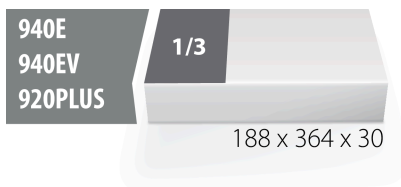

SOS tool tray for 964/2BSOS

vI964/2BSOS

Profiles

Product features

- material: low density polyethylene foam
- Tool tray dimension: 188 x 364 x 30 mm
- Compatible with drawers of Eurostyle, Eurovision, Euromotion, Europlus and Hercules (front drawers) line

620885

L

188

B

364

H

30

49

* Images of products are symbolic. All dimensions are in mm, and weight in grams. All listed dimensions may vary in tolerance.