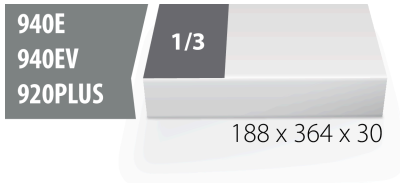

## 配置文件

□□□□

- 材料：低密度聚乙烯泡沫
- Tool tray dimension: 188 x 364 x 30 mm
- Compatible with drawers of Eurostyle, Eurovision, Euromotion, Europlus and Hercules (front drawers) line

620884

L

188

B

364

H

30

59

\* Images of products are symbolic. All dimensions are in mm, and weight in grams. All listed dimensions may vary in tolerance.