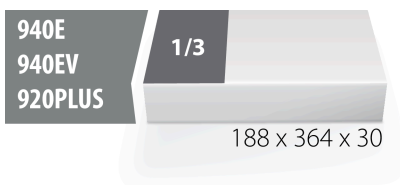

SOS tool tray for 964/2SOS

vI964/2SOS

Profiles

Product features

- material: low density polyethylene foam
- Tool tray dimension: 188 x 364 x 30 mm
- Compatible with drawers of Eurostyle, Eurovision, Euromotion, Europlus and Hercules (front drawers) line

620883

L

188

B

364

H

30

49

* Images of products are symbolic. All dimensions are in mm, and weight in grams. All listed dimensions may vary in tolerance.