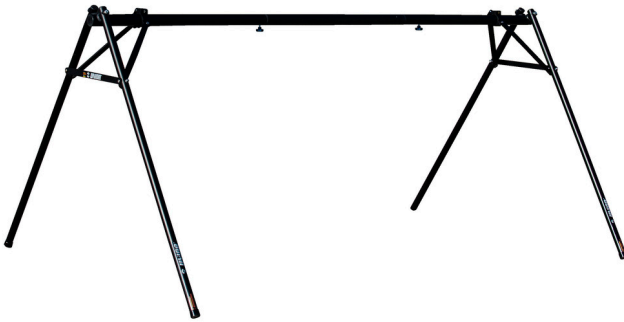

Event stand

1693F

Profiles

Product features

- Event stand helps you store up to 10 bikes by the saddle. Useful at outdoor races and events as well as for indoor storage.
- Event stand can be used in long or short version: Length of useful bike holding area in the long version is 2090 mm and in short version 1260 mm. Length is easily adjustable with a connecting tube.
- Stand comes in a compact bag that stores all the parts securely and it's easy to carry around.
- Stand is made from aluminum parts and weights only 7.5kg in longer version.

L

B

H

625500

1820 - 2630

1452

185

8200

* Ürünlerin resimleri semboliktir. Bütün boyutlar mm ve ağırlık gram cinsindedir.

Usage (pictures)

Accessories

Banner for Event Stand 1693F, set 2 pieces