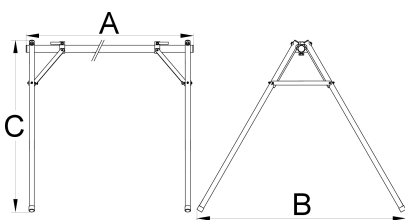

Event stand

1693F

Profiles

Product features

- Event stand helps you store up to 10 bikes by the saddle. Useful at outdoor races and events as well as for indoor storage.
- Event stand can be used in long or short version: Length of useful bike holding area in the long version is 2090 mm and in short version 1260 mm. Length is easily adjustable with a connecting tube.
- Stand comes in a compact bag that stores all the parts securely and it's easy to carry around.
- Stand is made from aluminum parts and weights only 7.5kg in longer version.

L

B

H

625500

1820 - 2630

1452

185

8200

* Ürünlerin resimleri semboliktir. Bütün boyutlar mm ve ağırlık gram cinsindedir.

Usage (pictures)

Accessories

Banner for Event Stand 1693F, set 2 pieces