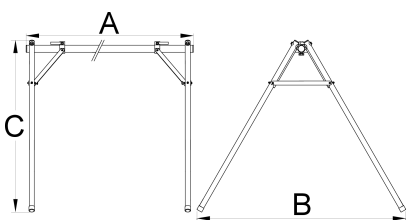

Event stand

1693F

Profile

Caracteristicile produsului

- Event stand helps you store up to 10 bikes by the saddle. Useful at outdoor races and events as well as for indoor storage.
- Event stand can be used in long or short version: Length of useful bike holding area in the long version is 2090 mm and in short version 1260 mm. Length is easily adjustable with a connecting tube.
- Stand comes in a compact bag that stores all the parts securely and it's easy to carry around.
- Stand is made from aluminum parts and weights only 7.5kg in longer version.

L

B

H

625500

1820 - 2630

1452

185

8200

* Imaginea produsului este simbolica. Toate dimensiunile sunt exprimate în mm, greutatea în grame.

0 (pictures)

Accessories

Banner for Event Stand 1693F, set 2 pieces