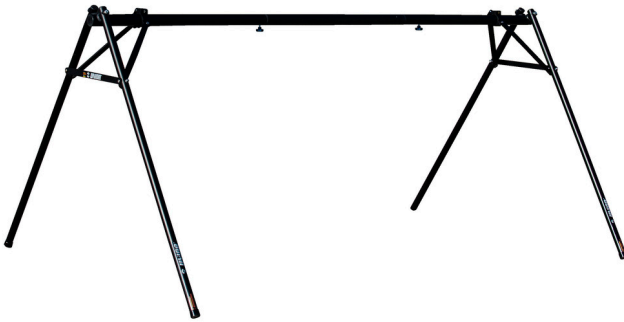

Event stand

1693F

Profile

Caracteristicile produsului

- Event stand helps you store up to 10 bikes by the saddle. Useful at outdoor races and events as well as for indoor storage.
- Event stand can be used in long or short version: Length of useful bike holding area in the long version is 2090 mm and in short version 1260 mm. Length is easily adjustable with a connecting tube.
- Stand comes in a compact bag that stores all the parts securely and it's easy to carry around.
- Stand is made from aluminum parts and weights only 7.5kg in longer version.

L

B

H

625500

1820 - 2630

1452

185

8200

* Imaginea produsului este simbolica. Toate dimensiunile sunt exprimate în mm, greutatea în grame.

0 (pictures)

Accessories

Banner for Event Stand 1693F, set 2 pieces