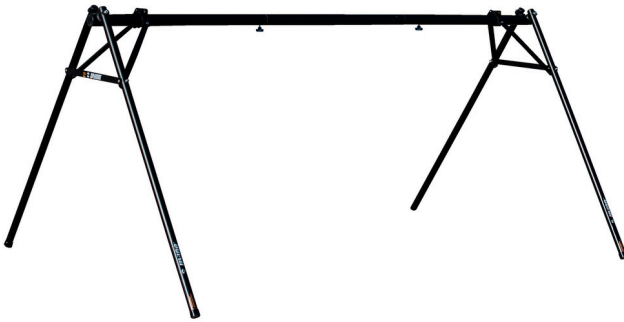

Event stand

1693F

Profili

Atributi proizvoda

- Event stand helps you store up to 10 bikes by the saddle. Useful at outdoor races and events as well as for indoor storage.
- Event stand can be used in long or short version: Length of useful bike holding area in the long version is 2090 mm and in short version 1260 mm. Length is easily adjustable with a connecting tube.
- Stand comes in a compact bag that stores all the parts securely and it's easy to carry around.
- Stand is made from aluminum parts and weights only 7.5kg in longer version.

L

B

H

625500

1820 - 2630

1452

185

8200

* Slike proizvoda su simbolične. Sve dimenzije su u mm, masa je u g.

upotreba (pictures)

Accessories

Banner for Event Stand 1693F, set 2 pieces