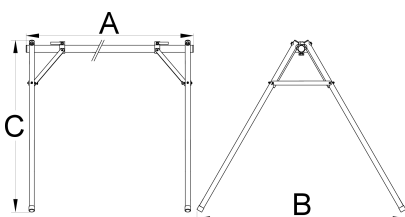

Event stand

1693F

Profili

Atributi proizvoda

- Event stand helps you store up to 10 bikes by the saddle. Useful at outdoor races and events as well as for indoor storage.
- Event stand can be used in long or short version: Length of useful bike holding area in the long version is 2090 mm and in short version 1260 mm. Length is easily adjustable with a connecting tube.
- Stand comes in a compact bag that stores all the parts securely and it's easy to carry around.
- Stand is made from aluminum parts and weights only 7.5kg in longer version.

L

B

H

625500

1820 - 2630

1452

185

8200

* Slike proizvoda su simbolične. Sve dimenzije su u mm, masa je u g.

upotreba (pictures)

Accessories

Banner for Event Stand 1693F, set 2 pieces