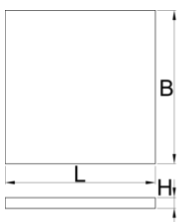

SOS 工具托， 工作台工具箱隔

VL990WD

配置文件

□□□□

- 收盒尺寸：6盒尺寸 95x70mm, 2盒尺寸 150x70mm
- Tool tray dimension: 562 x 205 x 40 mm

625618

L

562

B

205

H

40

57

* Images of products are symbolic. All dimensions are in mm, and weight in grams. All listed dimensions may vary in tolerance.

用途 (pictures)