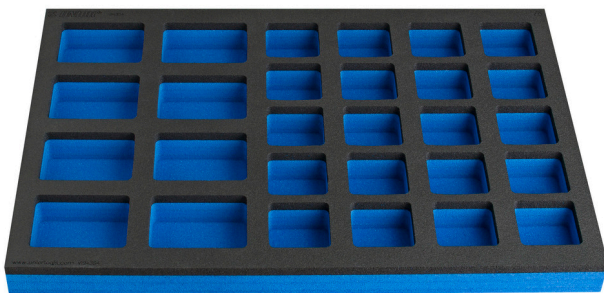

# SOS tool tray with compartment for work bench narrow drawer cabinet

VL990ND4

## Product features

- Dimensions of compartments: 8x dim. 70x95mm, 20x dim. 60x60mm

625592

L

374

B

570

H