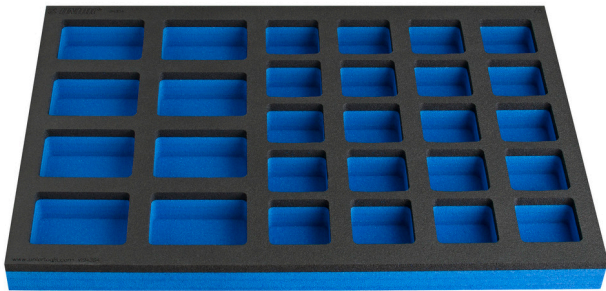

SOS 工具托盘, 工作台窄工具箱隔板

VL990ND4

配置文件

□□□□

- 收纳盒尺寸: 8盒尺寸. 70x95mm, 20盒 dim. 60x60mm

625592

L

374

B

570

H

40

127

* Images of products are symbolic. All dimensions are in mm, and weight in grams. All listed dimensions may vary in tolerance.