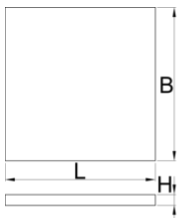

SOS 工具托盘, 工作台窄工具箱隔板

VL990ND4

配置文件

□□□□

- 收纳盒尺寸: 8盒尺寸. 70x95mm, 20盒 dim. 60x60mm

625592

L

374

B

570

H

40

127

* Images of products are symbolic. All dimensions are in mm, and weight in grams. All listed dimensions may vary in tolerance.