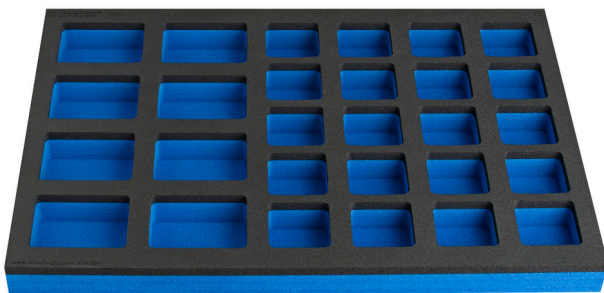

SOS tool tray with compartment for work bench narrow drawer cabinet

VL990ND4

Profiles

Product features

- Dimensions of compartments: 8x dim. 70x95mm, 20x dim. 60x60mm

625592

L

374

B

570

H

40

127

* Images of products are symbolic. All dimensions are in mm, and weight in grams. All listed dimensions may vary in tolerance.