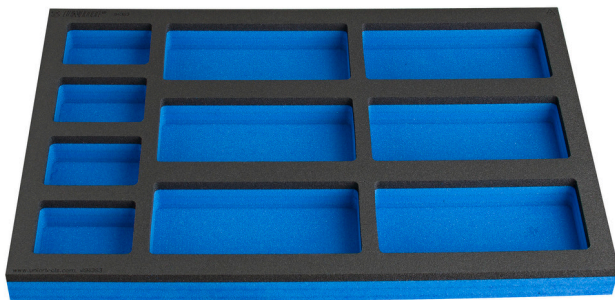

# SOS tool tray with compartment for work bench narrow drawer cabinet

VL990ND3

## Product features

- Dimensions of compartments: 4x dim. 70x95mm, 6x dim. 95x200mm

625591

L

374

B

570

H