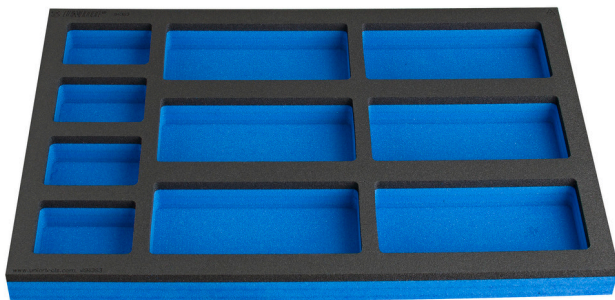

SOS tool tray with compartment for work bench narrow drawer cabinet

VL990ND3

Profiles

Product features

- Dimensions of compartments: 4x dim. 70x95mm, 6x dim. 95x200mm

625591

L

374

B

570

H

40

113

* Images of products are symbolic. All dimensions are in mm, and weight in grams. All listed dimensions may vary in tolerance.