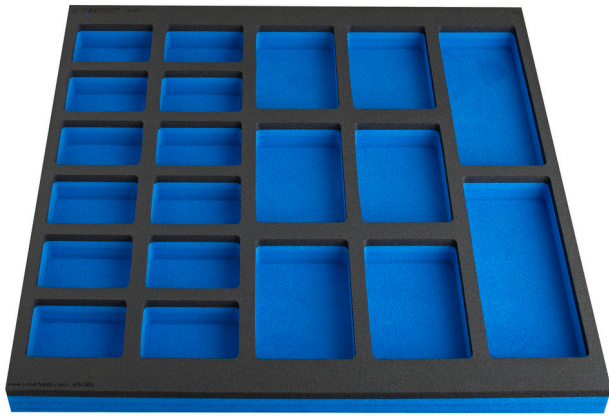

SOS 工具托盘, 工作台大工具箱隔盘

VL990WD4

配置文件

□□□□

- 收口盒尺寸：12盒尺寸 95x70mm, 6盒尺寸 95x150mm, 2盒尺寸95x240mm

625588

L

562

B

570

H

40

165

* Images of products are symbolic. All dimensions are in mm, and weight in grams. All

listed dimensions may vary in tolerance.