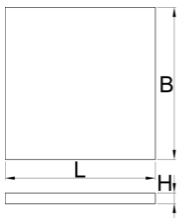

SOS 工具托盘, 工作台大工具箱隔盘

VL990WD4

配置文件

□□□□

- 收口盒尺寸：12盒尺寸 95x70mm, 6盒尺寸 95x150mm, 2盒尺寸95x240mm

625588

L

562

B

570

H

40

165

* Images of products are symbolic. All dimensions are in mm, and weight in grams. All

listed dimensions may vary in tolerance.