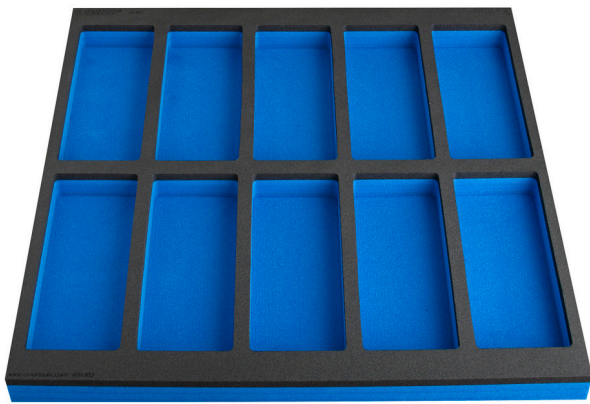

SOS tool tray with compartment for work bench wide drawer cabinet

VL990WD3

Profiles

Product features

- Dimensions of compartments: 10x dim. 95x240mm

625587

L

562

B

570

H

40

144

* Images of products are symbolic. All dimensions are in mm, and weight in grams. All listed dimensions may vary in tolerance.