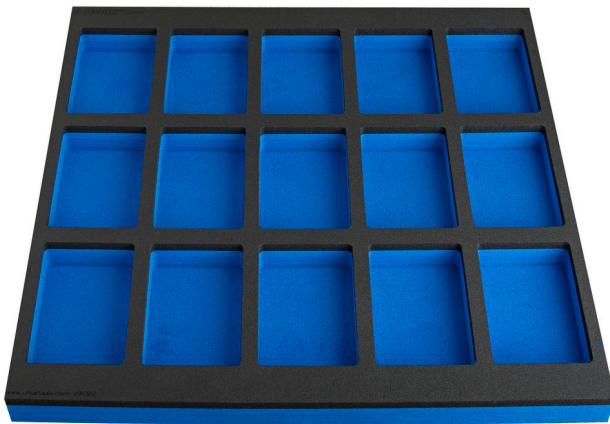

# SOS tool tray with compartment for work bench wide drawer cabinet

VL990WD2

## Product attributen

- Dimensions of compartments: 15x dim. 95x150mm

625586

L

562

B

570

H