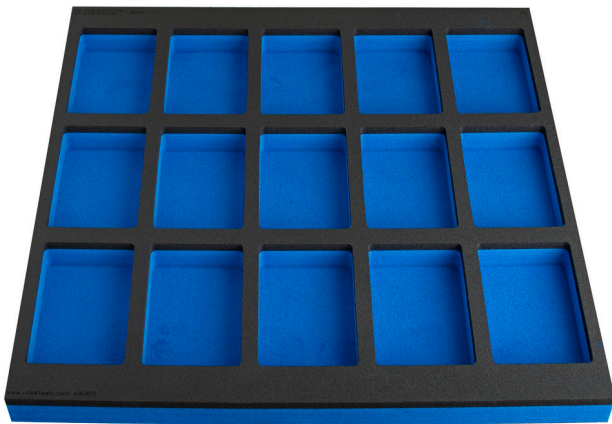

SOS tool tray with compartment for work bench wide drawer cabinet

VL990WD2

Profiles

Product features

- Dimensions of compartments: 15x dim. 95x150mm

625586

L

562

B

570

H

40

161

* Images of products are symbolic. All dimensions are in mm, and weight in grams. All listed dimensions may vary in tolerance.