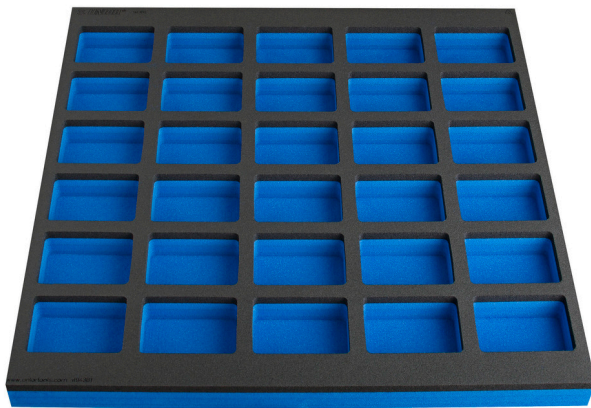

# Foam modules met vakken voor modulaire werkbank ladekast breed

VL990WD1

## Product attributen

- Dimensions of compartments: 30x dim. 95x70mm
- Tool tray dimension: 562 x 570 x 40 mm
- Compatible with drawers of work benches line 990WD and 946

L

B

H

625585

562

570