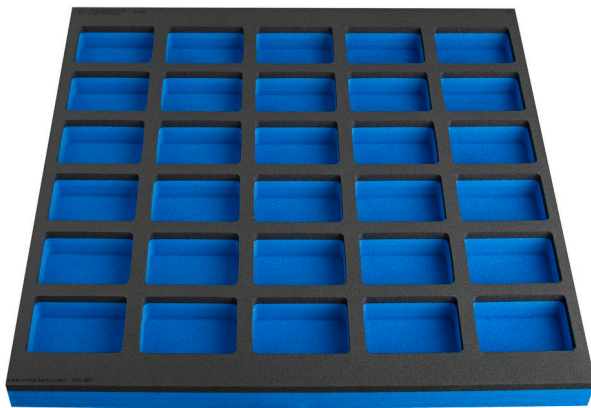

Foam modules met vakken voor modulaire werkbank ladekast breed

VL990WD1

Profielen

Product attributen

- Dimensions of compartments: 30x dim. 95x70mm
- Tool tray dimension: 562 x 570 x 40 mm
- Compatible with drawers of work benches line 990WD and 946