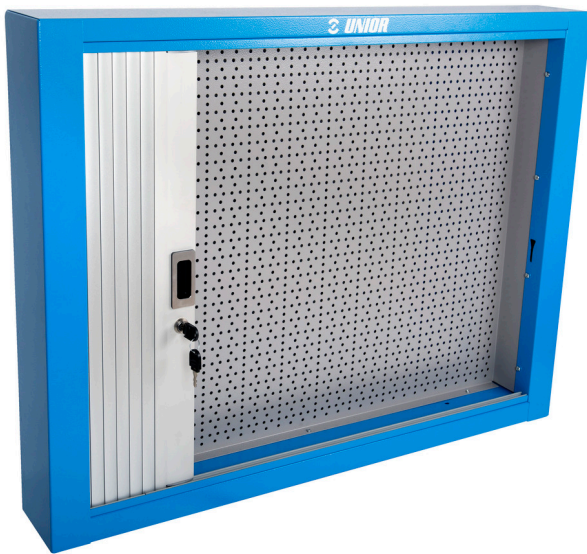

Cabinet with roller shutter

990CA

Profiles

Product features

- material: premium PLUS sheet metal
- coated with eco colour of Qualicoat quality standard
- length 1000 mm with 20 hooks, length 1500 mm with 30 hooks
- lock with key included also foam keyring

	L	B	B1	H	
625668	1000	125	157	740	27600
612330	1500	125	157	740	30000

* Images of products are symbolic. All dimensions are in mm, and weight in grams. All listed dimensions may vary in tolerance.

Usage (pictures)