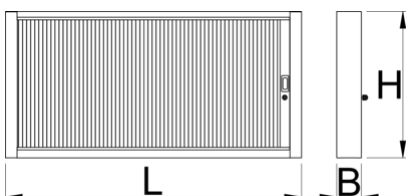

Cabinet with roller shutter

990CA

Profiles

Product features

- material: premium PLUS sheet metal
- coated with eco colour of Qualicoat quality standard
- length 1000 mm with 20 hooks, length 1500 mm with 30 hooks
- lock with key included also foam keyring

	L	B	B1	H	
625668	1000	125	157	740	27600
612330	1500	125	157	740	30000

* Images of products are symbolic. All dimensions are in mm, and weight in grams. All listed dimensions may vary in tolerance.

Usage (pictures)