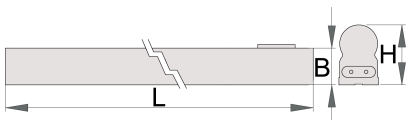

Light

990LIGHT

Profiles

 IP20  25000h **4000K** **Hg**_{FREE} **UV**_{FREE}
 

Product features

- with power supply cable and two light connector
- lifetime of leds is 25000 hours
- Color temperature is 4000K
- Hg free
- UV free

		L	B	H		lm	
625666	600	600	23	37	10	1000	340
625667	900	860	23	37	15	1400	297
625671	1200	1150	23	37	20	1900	315

* Images of products are symbolic. All dimensions are in mm, and weight in grams. All listed dimensions may vary in tolerance.