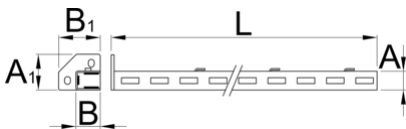

Right support

990SR

Profiles

Product features

- material: premium PLUS sheet metal
- coated with eco colour of Qualicoat quality standard

A

B

A1

2610

* Images of products are symbolic. All dimensions are in mm, and weight in grams. All listed dimensions may vary in tolerance.