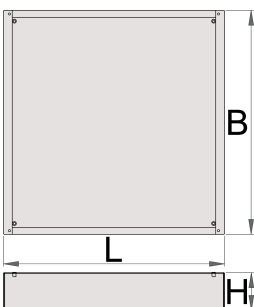

Osnova šireg ormara za alat

990WDU

Profili

Atributi proizvoda

- materijal: Premium lim

Features:

- Height Elevation: Raises workbench height by 60mm (total base height 78mm) for improved ergonomics.
 - Efficient Storage: Allows for easy storage of tool carriages beneath your workbench.
 - Durable Construction: High-quality steel build ensures long-lasting durability.
- Upgrade your workshop with the Unior 990WDU Underbase.

		L	B	H	
627052	30	630	640	48	7200
625641	60	630	640	78	8200
625742	90	630	640	108	9200
625642	120	630	640	138	10000

* Slike proizvoda su simbolične. Sve dimenzije su u mm, masa je u g.