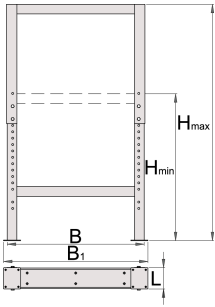

模□工作台可□支脚

990LA

配置文件

□□□□

- 材料:金属板材

	L	B	B1	H↓	H↑	
625629	100	650	680	690	1110	12000

* Images of products are symbolic. All dimensions are in mm, and weight in grams. All listed dimensions may vary in tolerance.

用途 (pictures)