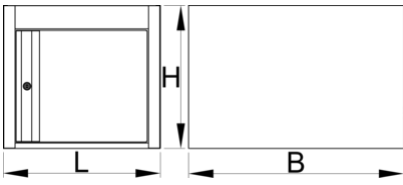

Tool cabinet mounted under bench top

990NDH

Profiles

Product features

- material: premium PLUS sheet metal
- door locked with lock and folding key
- lock with key included also foam keyring
- coated with eco colour of QualiCoat quality standard
- with door

	L	B	H	
625627	475	650	430	18600

* Images of products are symbolic. All dimensions are in mm, and weight in grams. All listed dimensions may vary in tolerance.

Spare parts

Lock with keys

Related products

Narrow drawer cabinet mounted under bench top - 4 drawers