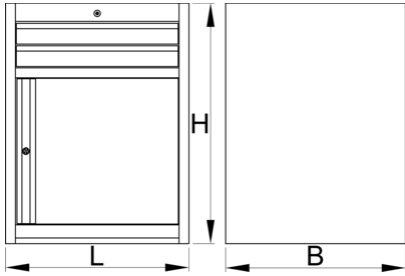

- 抽屜
- 基本規格：L663×W650×H870mm
- 抽屜容量：45升
- 抽屜內SOS工具托架的用途
- 每個抽屜的最大承重：60kg

Barcode	L	B	H	Weight
625625	663	650	870	44000

* Images of products are symbolic. All dimensions are in mm, and weight in grams. All listed dimensions may vary in tolerance.

Accessories

抽屜隔板

抽屜托架

配件

Set of locks with keys

Related products

窄工具箱 - 2 抽屜和