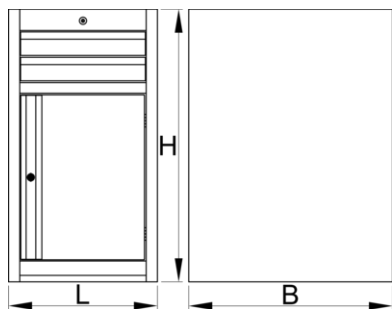

窄工具箱 - 2 抽[□]和[□]

990NDD2

配置文件

□□□□

- 材料:金属板材
- □□□□
- lock with key included also foam keyring

- 防撬防撬
- 合成材料制成的内衬有助于抽斗和工具防撬防震
- 防撬防撬
- 2 个抽斗尺寸 374x570x70mm
- 防撬
- 基座规格：L475×W650×H870mm
- 抽斗容量：30升
- 抽斗内SOS工具托架的用途
- 每个抽斗的最大承重：60kg

	L	B	H	
625624	475	650	870	40000

* Images of products are symbolic. All dimensions are in mm, and weight in grams. All listed dimensions may vary in tolerance.

Accessories

窄抽斗隔板

窄工具箱底座

配件

Set of locks with keys