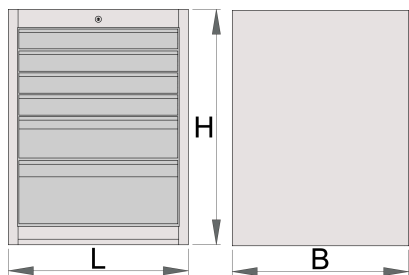

Wide drawer cabinet - 6 drawers

990WD6

Profiles

Product features

- material: premium PLUS sheet metal
- central locking system with a lock and folding key
- lock with key included also foam keyring
- full extension drawers with top quality ball-bearing slides
- the synthetic covering protects drawers and tools from damage
- coated with eco colour of QualiCoat quality standard
- 6 drawers (4 x L 564 x W 570 x H 70mm, 1 x L 564 x W 605 x H 150 mm and 1 x L 564 x W 605 x H 230 mm)

- basic dimensions L 663 x W 650 x H 870 mm
- total volume of drawers: 220 litres
- possible use of SOS tool tray system in drawers
- maximum capacity of each drawer: 50kg

	L	B	H	
625620	663	650	870	65500

* Images of products are symbolic. All dimensions are in mm, and weight in grams. All listed dimensions may vary in tolerance.

Accessories

Partitions for wide drawer cabinet

Wide drawer cabinet underbase