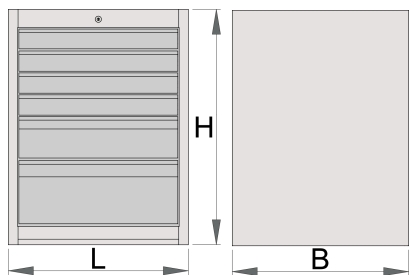

- 基规格：L663×W650×H870mm
- 抽容量：220升
- 抽内SOS工具托的用途
- 每个抽的最大承重：60kg

	L	B	H	
625620	663	650	870	65500

* Images of products are symbolic. All dimensions are in mm, and weight in grams. All listed dimensions may vary in tolerance.

Accessories

□□□□

□□□□□

配件

Lock with keys

Related products

窄工具箱 - 6 抽