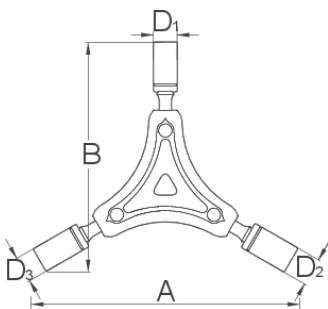

Three-legged socket wrench

1781/2-US

Profiles

Barcode	mm	mm	mm	A	B	D1	D2	D3	Icon
625008	8	9	10	108	94	12	13	14	117

* Images of products are symbolic. All dimensions are in mm, and weight in grams. All

listed dimensions may vary in tolerance.