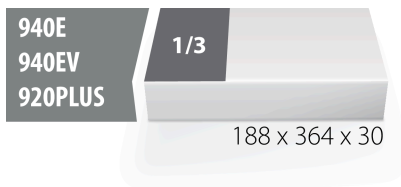

SOS tool tray for 964/1SOS

vI964/1SOS

Profiles

Product features

- material: low density polyethylene foam
- Tool tray dimension: 188 x 364 x 30 mm
- Compatible with drawers of Eurostyle, Eurovision, Euromotion, Europlus and Hercules (front drawers) line

	L	B	H	
620881	188	364	30	63

* Images of products are symbolic. All dimensions are in mm, and weight in grams. All listed dimensions may vary in tolerance.