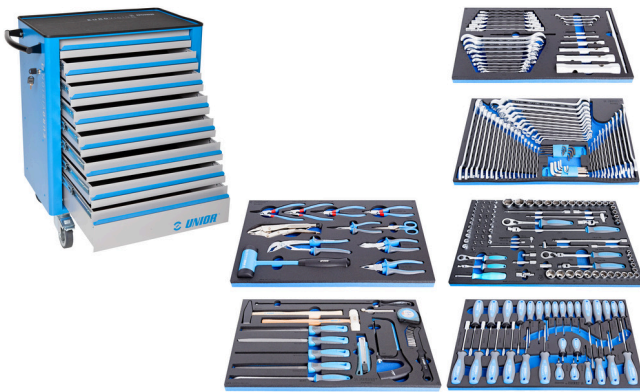

# 940EV4工具 238件工具

1011DEV6

## 配置文件

□□□□

- Engineered for practicality, the 1011DEV6 - 624138 Tool Set with Tool Carriage 940EV6 is tailored to streamline tasks across mechanical, automotive, and industrial applications. The included tools are meticulously chosen to cover a wide range of needs, from precision instruments for delicate adjustments to heavy-duty implements for rigorous tasks. The tool carriage itself is designed for mobility and ease of access, allowing for seamless transportation and efficient tool retrieval during operations.

□□□□	SKU	文章	尺寸	数量
940EV4工具 238件工具	624138	1011DEV6	-	238
SOS工具托 装扳手套装		964/28SOS		1
SOS工具托 装扳手套装		964/29ASOS		1

名称	SKU	文章	尺寸	数量
SOS工具托架附件的套筒扳手套装		964/30SOS		1
SOS工具托架装螺刀组合		964/33SOS		1
SOS工具托架装BI手柄子、子组合		964/48SOS		1
SOS工具托架装工具套装		964/49SOS		1
欧景工具		940EV6	800x440x923	1