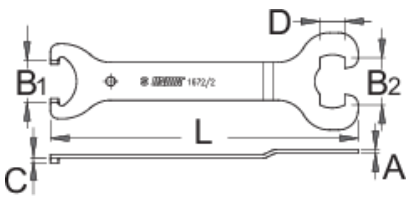

可杯型扳手，适用于旧式中

1672/2

配置文件

□□□□

- 材料: □□□性高□□

如何使用□个工具：

618414	L	B1	B2	A	C	D	113
618414	204	27,3	31	2,5	3	16,5	113

* Images of products are symbolic. All dimensions are in mm, and weight in grams. All listed dimensions may vary in tolerance.