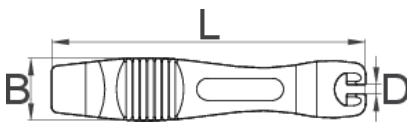

Set of two tire levers, red

1657RED

Profiles

Product features

- Ergonomic and easy to use
- High strength plastic ensures durability and no damage to rims
- Provide excellent leverage

624144

2

L

113

B

22

34

* Images of products are symbolic. All dimensions are in mm, and weight in grams. All listed dimensions may vary in tolerance.

Usage (pictures)