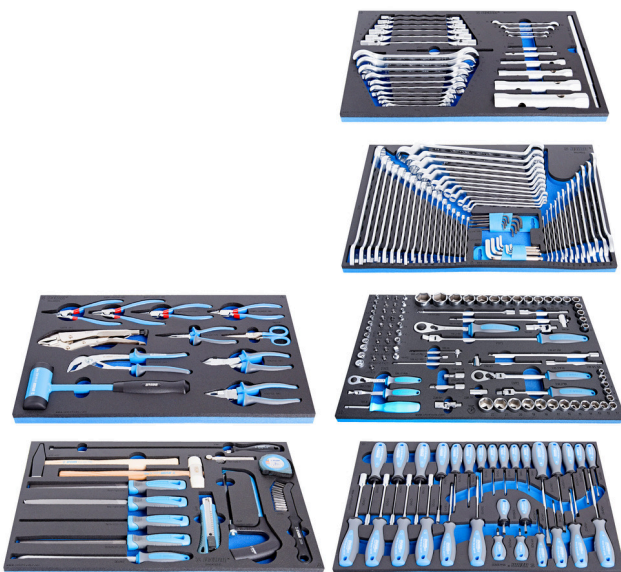

# Set of hand tools in SOS tool trays

1011D

## Profiles

## Product features

- Basic tool set for maintenance in car repair workshops and maintenance in the industry.

Product name	SKU	Article	Dimensions	Quantity
Set of hand tools in SOS tool trays	623928	1011D	-	230
Set of wrenches in SOS tool tray		964/28SOS		1
Set of wrenches in SOS tool tray		964/29ASOS		1