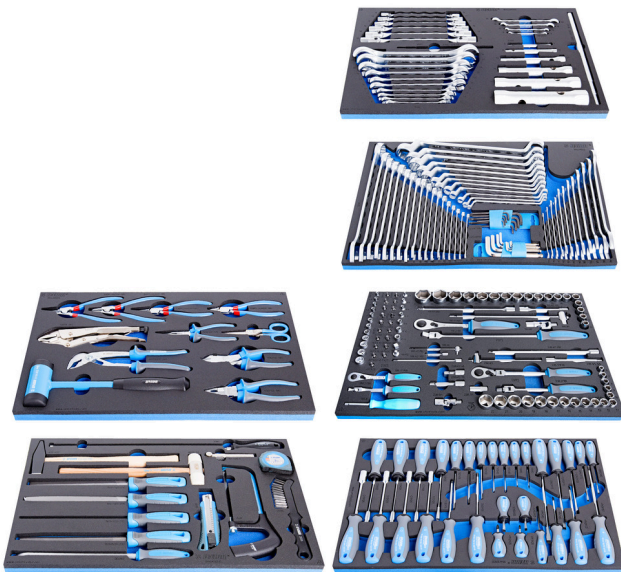

Set of hand tools in SOS tool trays

1011D

Profiles

Product features

- Basic tool set for maintenance in car repair workshops and maintenance in the industry.

Product name	SKU	Article	Dimensions	Quantity
Set of hand tools in SOS tool trays	623928	1011D	-	230
Set of wrenches in SOS tool tray		964/28SOS		1
Set of wrenches in SOS tool tray		964/29ASOS		1

Product name	SKU	Article	Dimensions	Quantity
Set of socket wrenches with accessories in SOS tool tray		964/30SOS		1
Set of screwdrivers in SOS tool tray		964/33SOS		1
Set of BI pliers and hammer in SOS tool tray		964/48SOS		1
Set of tools in SOS tool tray		964/49SOS		1

* Images of products are symbolic. All dimensions are in mm, and weight in grams. All listed dimensions may vary in tolerance.